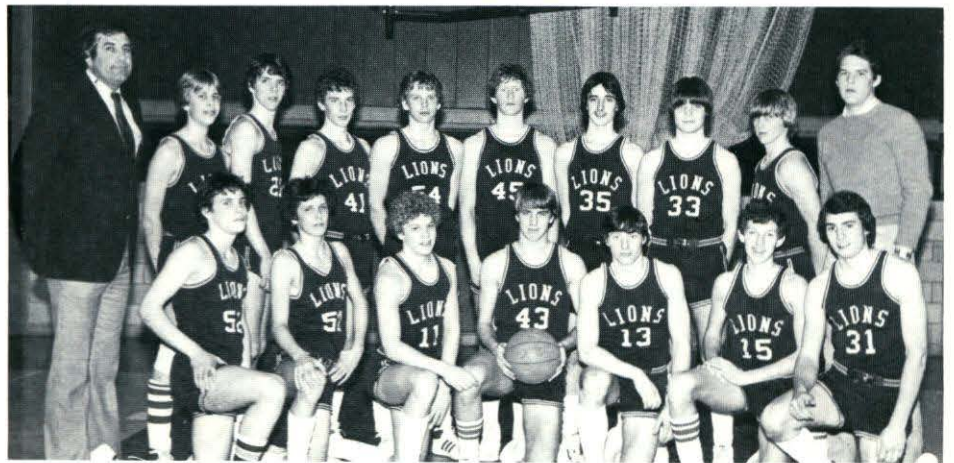

BOYS JV BASKETBALL

Slick Slack Rysz
Jack quack Quinn
Dr. Doc cleaned up what Sugar Ray STARTED
Super-sub "THE ANIMAL" Kelts
Scully one man show
all Guppies except Sugar Ray, Captain Garvey,
B.J.,
Monk and Boards Beauregard.

Row 1: P. Murphy, R. Bourgue, P. Linda, B. Barisano, J. Precobb, M. Roche, K. Bouregard
Row 2: Mr. Rysz (Coach), C. Marcotte, S. Garvey, P. Kelts, M. Dockerty, D. Beirnot, S. O'Grady, S. Scully, T. Babcock, J. Quinn (Mgr.)