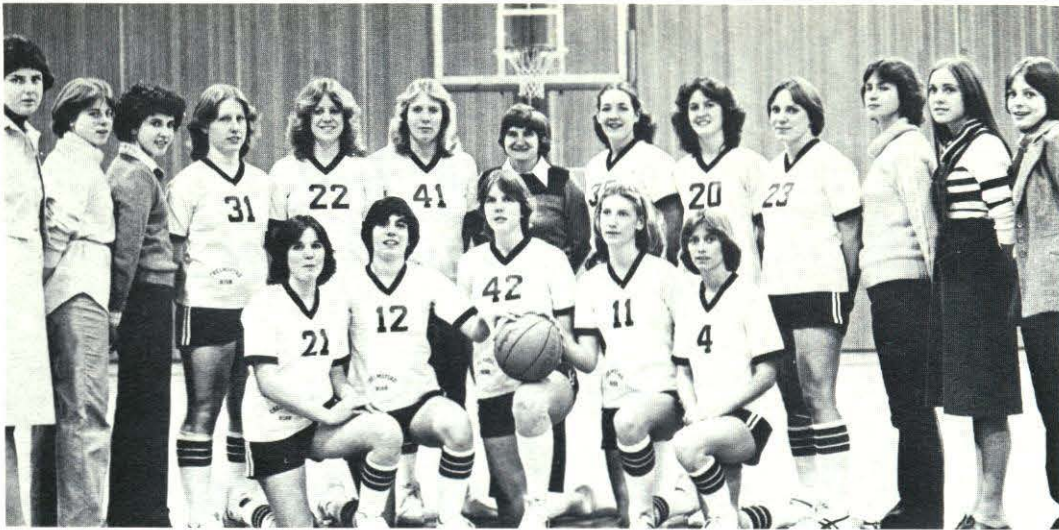

*G
i
r
l
s*

Varsity Team: First Row: S. Whittenberger, K. Guregian, V. Peterson, K. Smith, J. Sullivan. Second Row: D. Luikey (Manager), L. Van Auken (Manager), K. Arruda (Manager), G. Murphy, L. Lind, L. Knight, Mrs. Rysz, L. Roche, A. Badger, B. Butler, L. Kent (Manager), S. Metheny (Manager), K. Farinha (Manager).