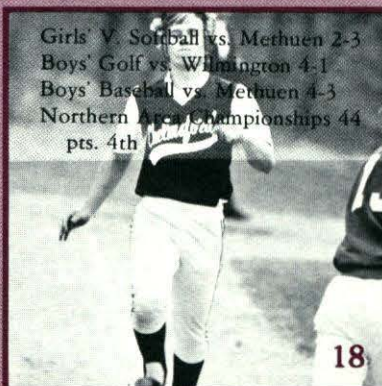

Girls' V. Softball vs. Methuen 2-3
Boys' Golf vs. Wilmington 4-1
Boys' Baseball vs. Methuen 4-3
Northern Area Championships 44 pts. 4th