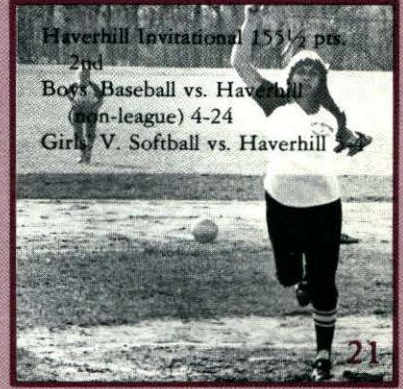

Haverhill Invitational 155 1/2 pts. 2nd
Boys' Baseball vs. Haverhill (non-league) 4-24
Girls' V. Softball vs. Haverhill 2-4

21